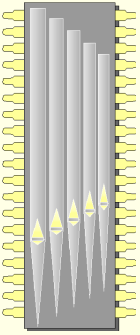

PHOENIX
ORGANS

PHOENIX ORGANS

Three Manual and Pedal Base-line Phoenix Organ

This three manual and pedal Phoenix organ has 44 speaking stops and an illuminating stop key console with the stops above the top manual. The organ has six audio channels and a choice of internal or external speakers.

Phoenix LCD Display

Select temperament from: Equal, Werckmeister, Valloti, or
Silbermann
Select specification from two specifications (using built-in sample
sets).
Fine Tuning
Transposer
Volume Control
Reverberation (time and level)
Select piston memory
Stop Sequencer On/Off

Amplification

6 60watt organ amplifiers
Reverberation Unit
6 internal speakers (option for external speakers)

**External
Connections**

Midi IN, Post Coupled OUT, Pre Coupled OUT (Data from/for
expression pedals, stop changes sent and received via midi)
Stereo audio IN, Stereo audio OUT (composite of all audio
channels)
2 Headphone sockets
Voicing Port (serial)

© Phoenix Organs 2001-2005 Last updated 5th February 2005

PHOENIX ORGANS

Two manual and pedal base-line Phoenix Organ

This two manual and pedal Phoenix organ has 28 speaking stops and an illuminating stop key console with the stops above the top manual. The organ has four audio channels and a choice of internal or external speakers.