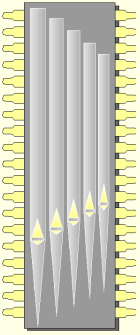

PHOENIX
ORGANS

PHOENIX ORGANS

Three Manual and Pedal Base-line Phoenix Organ

This three manual and pedal Phoenix organ has 44 speaking stops and an illuminating stop key console with the stops above the top manual. The organ has six audio channels and a choice of internal or external speakers.

Great Organ

(11 speaking stops, 14 ranks)

16 Double Diapason

8 Open Diapason

8 Claribel Flute

8 Stopped Diapason

4 Octave

4 Chimney Flute